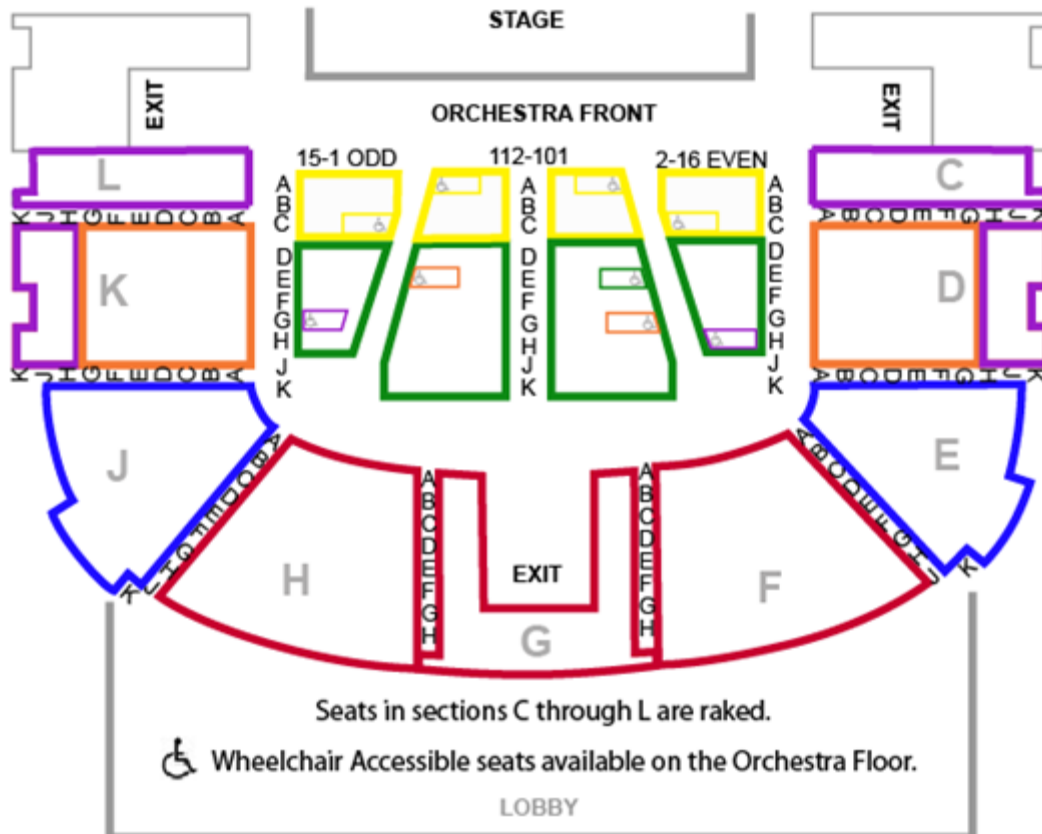

# Santa Cruz Ballet Theatre Presents The Nutcracker

Santa Cruz Civic Auditorium  
Saturday, December 9 @ 1pm and 4:30pm  
Sunday, December 10 @ 1pm and 4:30pm

		Ticket	Group of 12+
	Dress Circle	\$71.50	\$71.50
	Loge	\$61.50	\$34.50
	Front Orchestra	\$50.50	\$34.50
	Orchestra	\$42.50	\$30.50
	Side Loge	\$35.50	\$21.50
	Gallery-Limited View	\$20.50	\$15.50

Prices shown include service charge.

Wheelchair Accessible seating is available at all prices on the orchestra floor.  
Advance ticket sales end 2 hours prior to the event. Any remaining tickets can be purchased at the door.

Sorry, no refunds. Exchanges subject to \$3 per ticket fee. Strollers cannot be brought into Auditorium.  
No cameras or recorders. Please review General Event Policies for exclusions.

### Seating Info

The orchestra seating is at floor level and may not provide the best view for small children.  
The stage is elevated.  
The live orchestra will perform on the floor directly in front of the stage.