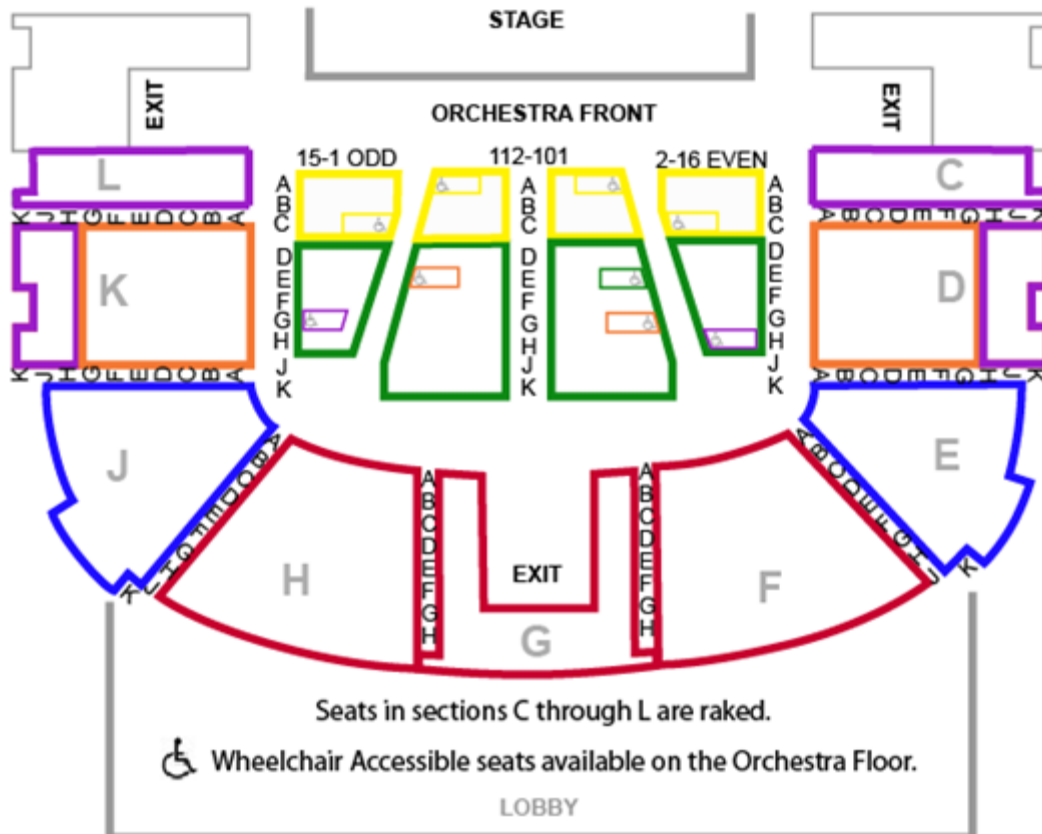

Santa Cruz Ballet Theatre Presents The Nutcracker

Santa Cruz Civic Auditorium

Saturday, December 10 @ 1pm and 4:30pm

Sunday, December 11 @ 1pm and 4:30pm

		Ticket	Group of 12+
	Dress Circle	\$71.50	\$71.50
	Loge	\$61.50	\$34.50
	Front Orchestra	\$50.50	\$34.50
	Orchestra	\$42.50	\$30.50
	Side Loge	\$35.50	\$21.50
	Gallery-Limited View	\$20.50	\$15.50

Prices shown include service charge.

Wheelchair Accessible seating is available at all prices on the orchestra floor.

Advance ticket sales end 2 hours prior to the event. Any remaining tickets can be purchased at the door.

Sorry, no refunds. Exchanges subject to \$3 per ticket fee. Strollers cannot be brought into Auditorium. No cameras or recorders. Please review General Event Policies for exclusions.

Seating Info

The orchestra seating is at floor level and may not provide the best view for small children.
The stage is elevated.
The live orchestra will perform on the floor directly in front of the stage.