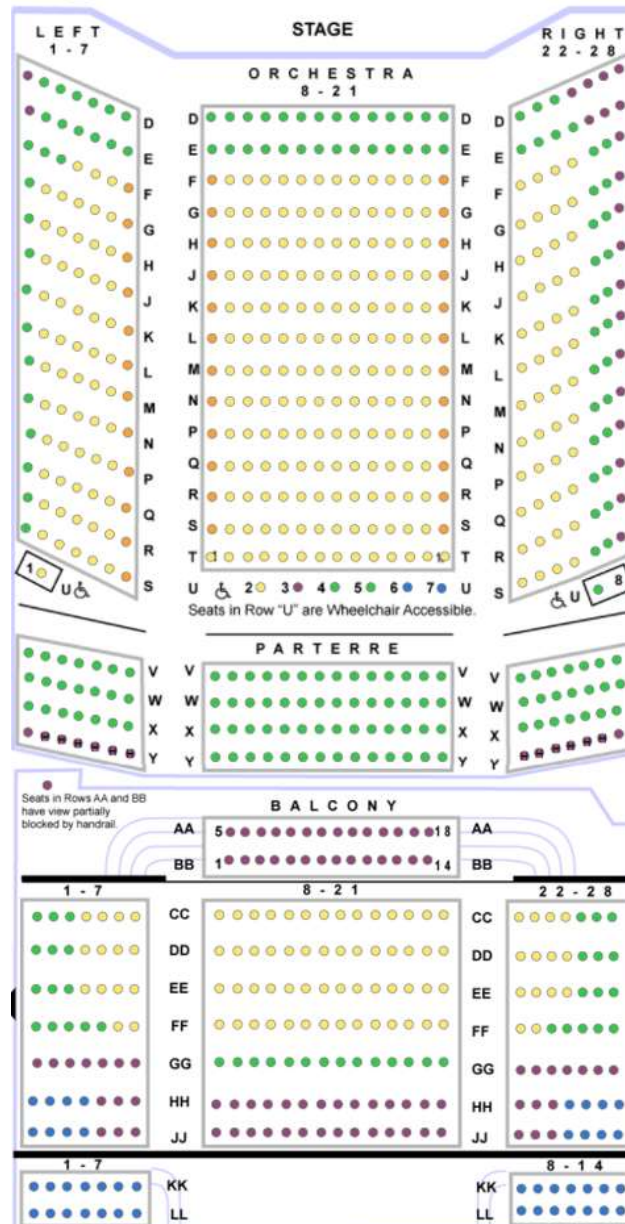

Santa Cruz Symphony
Henry J. Mello Center
 Pre-Concert Talk begins at 1pm
 Concerts begin at 2pm

Adult	
	Premium \$ 110.00
	Tier 1 \$ 90.00
	Tier 2 \$ 70.00
	Tier 3 \$ 55.00
	Tier 4 \$ 40.00

Service charges are included in prices above.

 Wheelchair Accessible Seats are located in Row U.

Student Rush*: \$15
 Offered day of show
 12:30pm-2:00pm at the door.
 Current student ID required &
 under 30 years old

Family Pack*:
 Buy one Adult ticket, get one
 Youth ticket (ages 6-17) \$10.