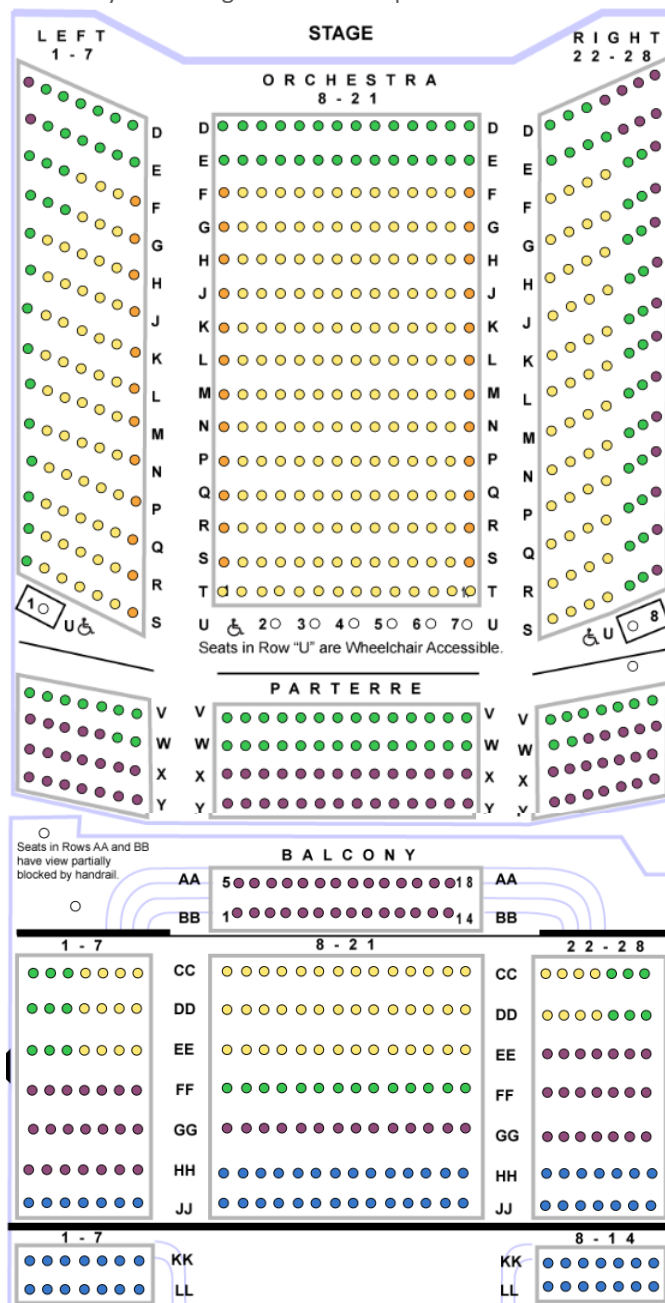

Santa Cruz Symphony Matinee Concerts

Henry J. Mello Center

Pre-Concert Talk begins at 1pm

Concerts begin at 2pm

Adult		
	Premium	\$102.50
	Tier 1	\$87.50
	Tier 2	\$67.50
	Tier 3	\$51.50
	Tier 5	\$31.50

Service charges are included in prices above.

Concert 4:
Metamorphoses
March 29, 2020

Student* Rush \$10
Offered day of show 12:30pm-2:00pm at the door.
*current student ID and under 30 years old

Family Pack*:
Buy one Adult ticket, get one Youth ticket (ages 6-17) \$15.

Scaling B