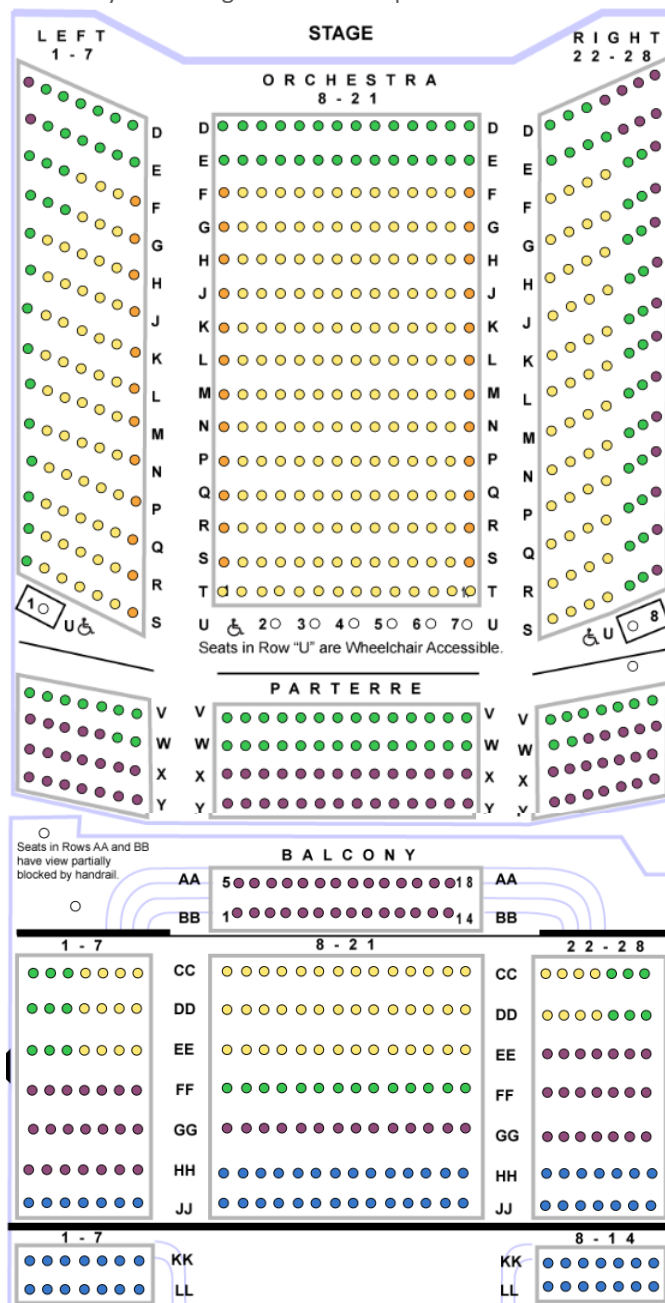

Santa Cruz Symphony Matinee Concerts

Henry J. Mello Center

Pre-Concert Talk begins at 1pm

Concerts begin at 2pm

Adult		
	Premium	\$102.50
	Tier 1	\$87.50
	Tier 2	\$67.50
	Tier 3	\$51.50
	Tier 5	\$31.50

Concert 2:

Any remaining tickets can be purchased at the door.

Student* Rush \$10
 Offered day of show 12:30pm-2:00pm at the door.
 *current student ID and under 30 years old

Family Pack*:
 Buy one Adult ticket, get one Youth ticket (ages 6-17) \$15.

Scaling B