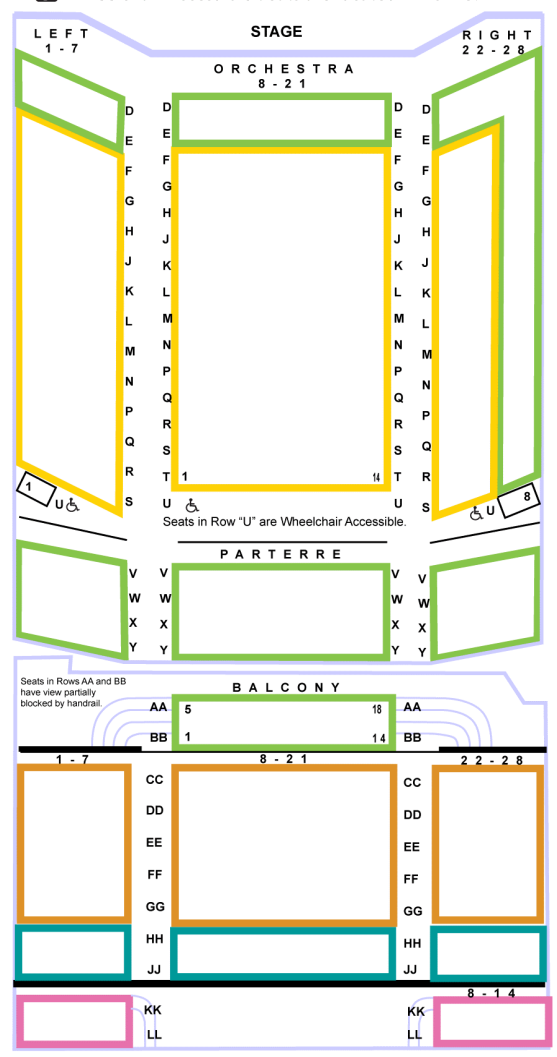

Santa Cruz Symphony
YUJA II Matinee
Henry J. Mello Center
June 25, 2017
Pre-Concert Talk at 1pm
Concert begins at 2pm

Student Rush: \$15
 Offered in person from 12:45pm-1:30pm on the day of the concert.
 Current Student ID required.
Family Pack*:
 Buy one Adult ticket, get one student ticket for \$15.
**Please request at the time of purchase, or to buy online, click 'Subscriptions & Special Pricing' at SantaCruzTickets.com.*

	Adult
Orchestra	\$85.00
Balcony	\$85.00
Orchestra Front Orchestra Side Parterre Balcony Front	\$65.00
Balcony Rear	\$49.00
Upper Balcony	\$29.00

Group discounts available for groups of 10 or more.
 Service charges are included in prices above.
Sorry, no children under 6 allowed at this concert.

Advance ticket sales end at 7:30pm the evening before the concert.
 Any remaining tickets can be purchased at the door.

Wheelchair Accessible Seats are located in Row U.

Sorry, no refunds. Exchanges allowed between same concerts only- exchange fees apply.
Exchanges must be made by the Tuesday prior to the concert.
Cameras and recorders are not allowed at Symphony events. Please review *General Event Policies* for exclusions.