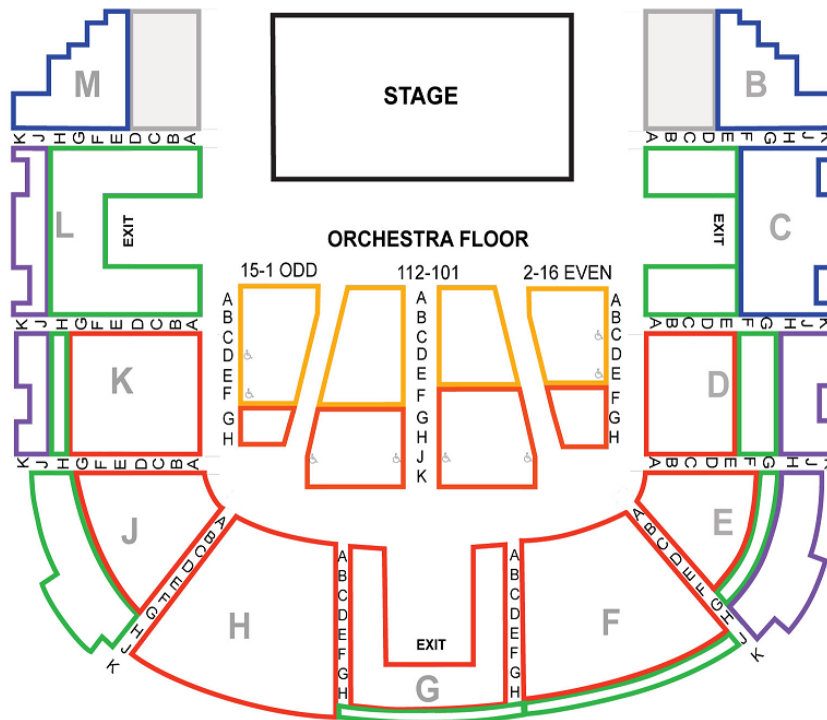

Santa Cruz Symphony YUJA II

Santa Cruz Civic Auditorium

June 24, 2017

Pre-Concert Talk at 6:30pm inside the Civic

Concert begins at 7:30pm

NOTE: Concert start time change for 2016-17!

| | | Adult |
|--|----------------|---------|
| | Dress Circle | \$85.00 |
| | Orchestra | \$85.00 |
| | Terrace | \$65.00 |
| | Terrace Rear | \$49.00 |
| | Orchestra Rear | \$49.00 |
| | Sides | \$29.00 |

Student Rush: \$15
Offered in person from 6:00pm-7:00pm on evening of the concert. Current Student ID required.

Family Pack*:
Buy one Adult ticket, get one Student ticket for \$15.

**Please request at the time of purchase, or to buy online, click 'Subscriptions & Special Pricing'*

Group discounts available for groups of 10 or more.
Service charges are included in prices above.
Sorry, no children under 6 allowed at this concert.

Santa Cruz Civic Auditorium

All seating is raked except Orchestra Floor.